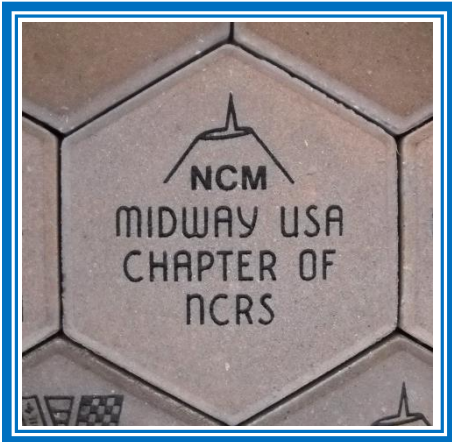

Midway USA Chapter of NCRS Brick at National Corvette Museum

These bricks represent the widespread support from individuals, clubs, and businesses across America and the world. This exciting program is very important and helps further the mission of the Museum to celebrate the Corvette's invention and to preserve the legendary automobile's past, present, and future.

*Our brick is located in section
HEX 3i of Corvette Boulevard*

*Corvette Boulevard is an
inside walkway inside the
Corvette Plaza leading
directly to the Museum*

This Mini Hex Keepsake is located at Davis – Moore Chevrolet